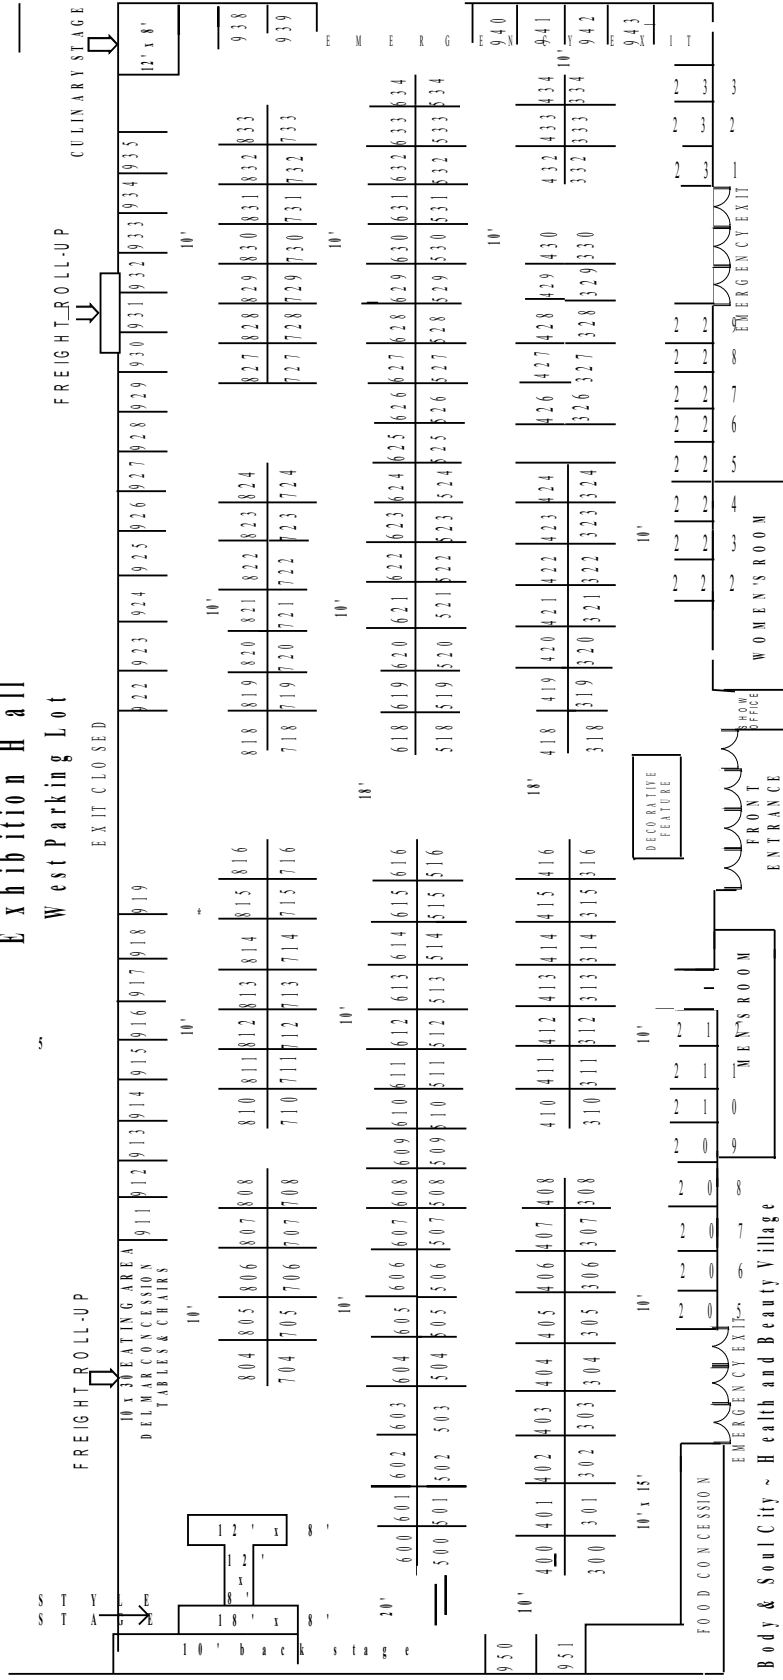

Head to Toe Women's Expo

Del Mar Fairgrounds Exhibition Hall

West Parking Lot

- Body & Soul City ~ Health and Beauty Village
- Glitter Sector ~ Jewelry, Fine Arts and Crafts
- Fashion Metropolis ~ From bags to shoes and everything in between
- Home & Hearth ~ From Home Design to Renovation
- Philanthropic Promenade ~ Groups, Clubs and Organizations
- Culinary Capital ~ Food, Wine, Family and Home Accessories

Floor plan at time of publication. Subject to change.

PHONE * 619-491-0677
FAX * 619-491-0710

This diagram is an approximation. Booths are 10' x 10'. Aisles are 10' wide.