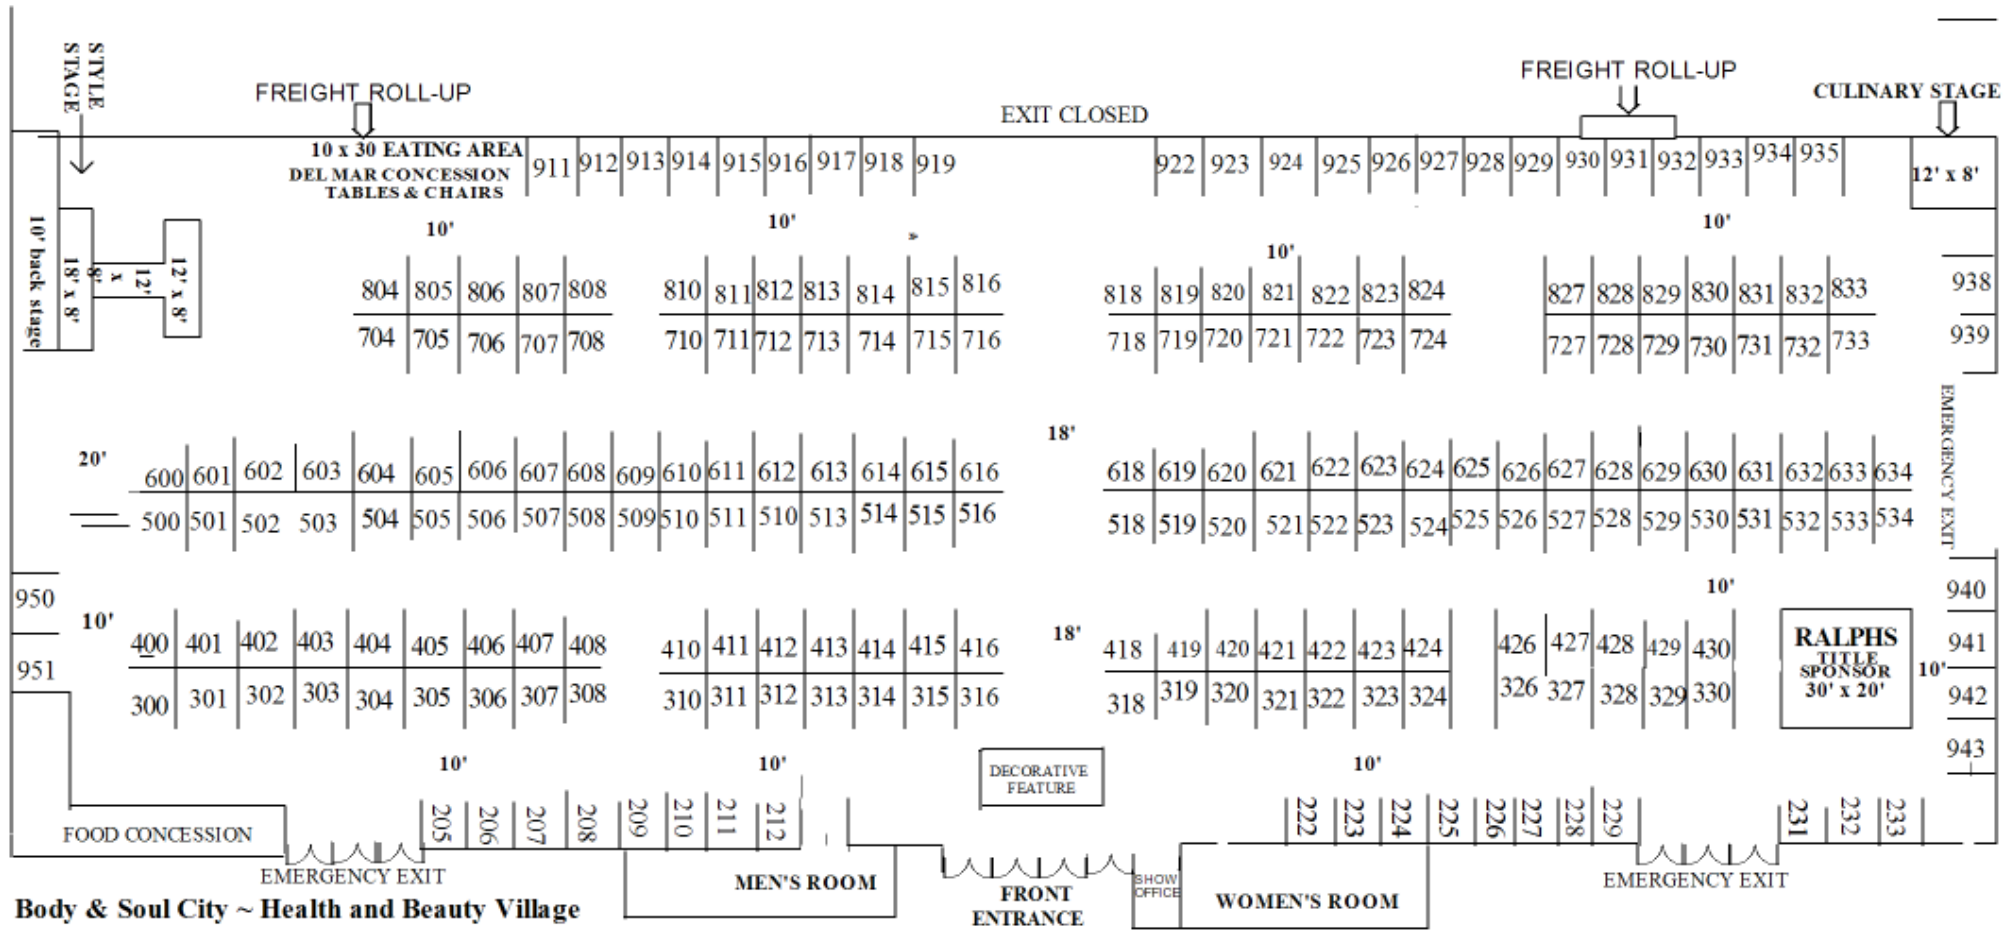

Head to Toe Women's Expo

Del Mar Fairgrounds Exhibition Hall West Parking Lot

- Body & Soul City ~ Health and Beauty Village**
- Glitter Sector ~ Jewelry, Fine Arts and Crafts**
- Fashion Metropolis ~ From bags to shoes and everything in between**
- Home & Hearth ~ From Home Design to Renovation**
- Philanthropic Promenade ~ Groups, Clubs and Organizations**
- Culinary Capital ~ Food, Wine, Family and Home Accessories**

Floor plan at time of publication. Subject to change.

PHONE* 619-491-0677
FAX* 619-491-0710

This diagram is an approximation. Booths are 10' x 10'
Aisles are 10' wide.